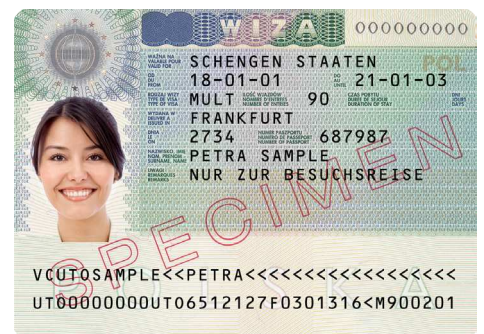

Flexible handling of various documents

Capable of printing onto everything from A4 sheet down to smallest ID cards